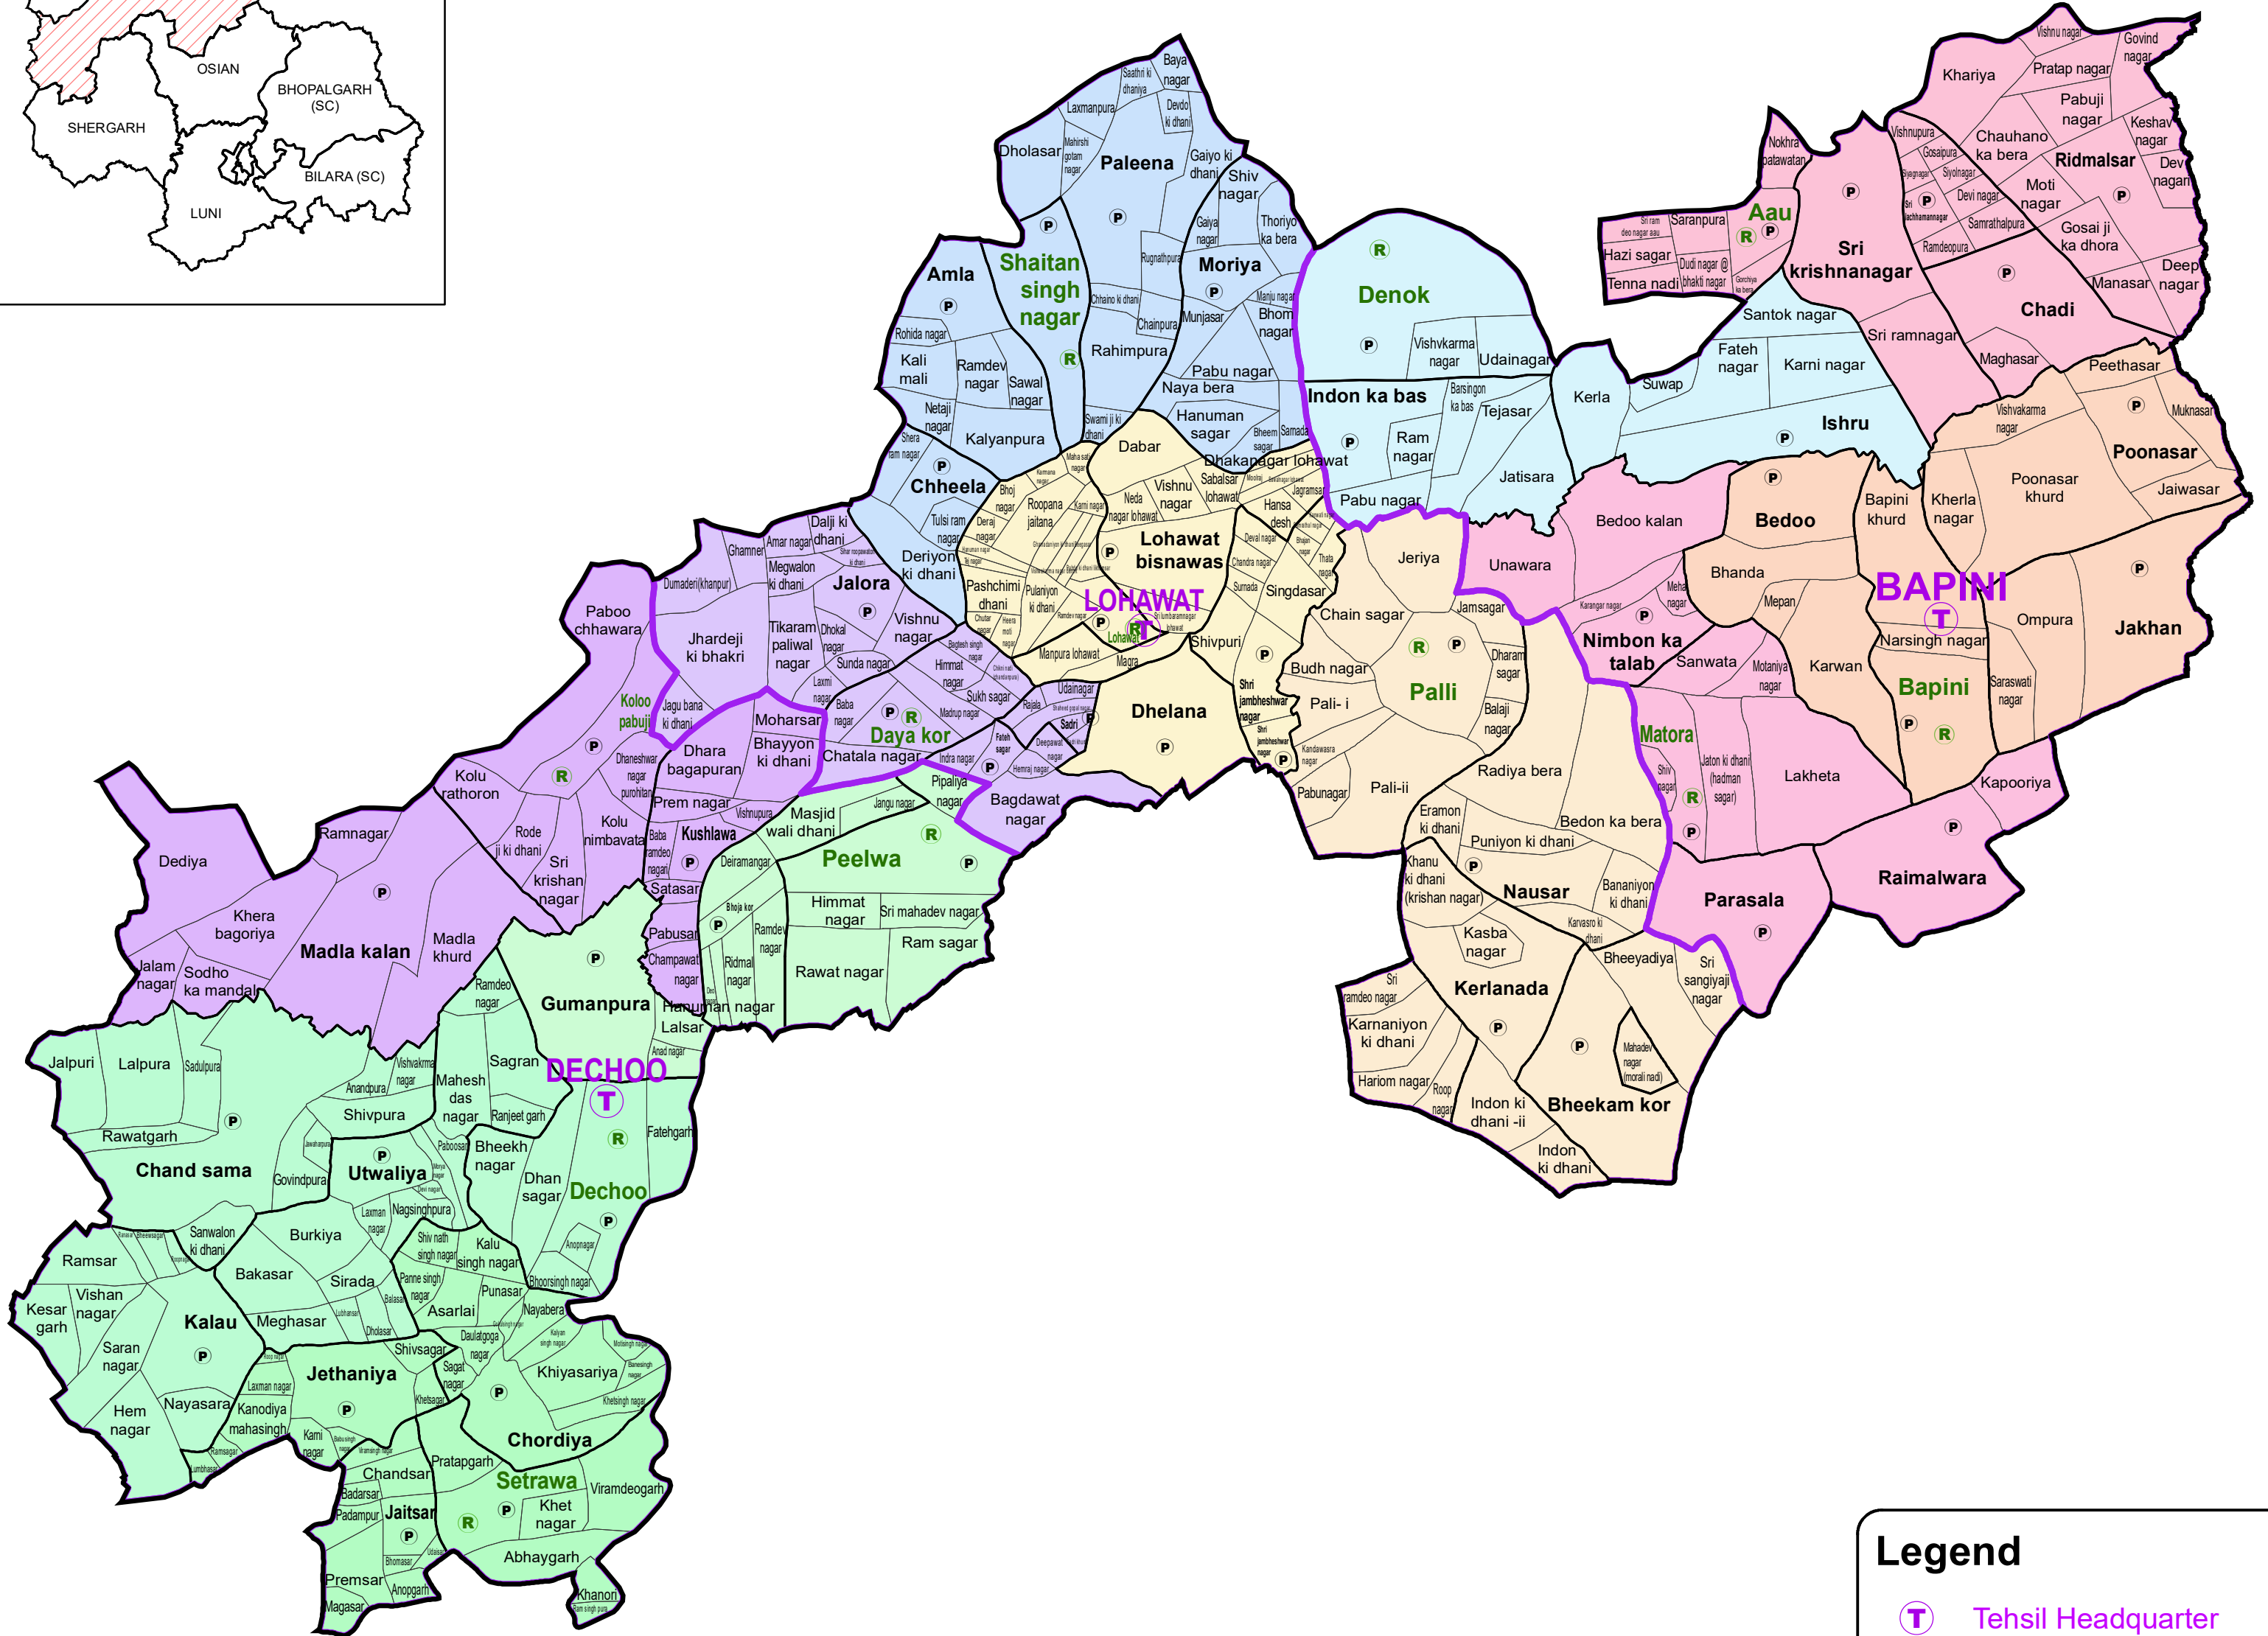

# ASSEMBLY CONSTITUENCY - LOHAWAT-123 DISTRICT - JODHPUR

**Legend**

- T Tehsil Headquarter
- R ILR Headquarter
- P Patwar Circle Headquarter
- Tehsil Boundary
- ILR Circle Boundary
- Patwar Circle Boundary
- Village Boundary