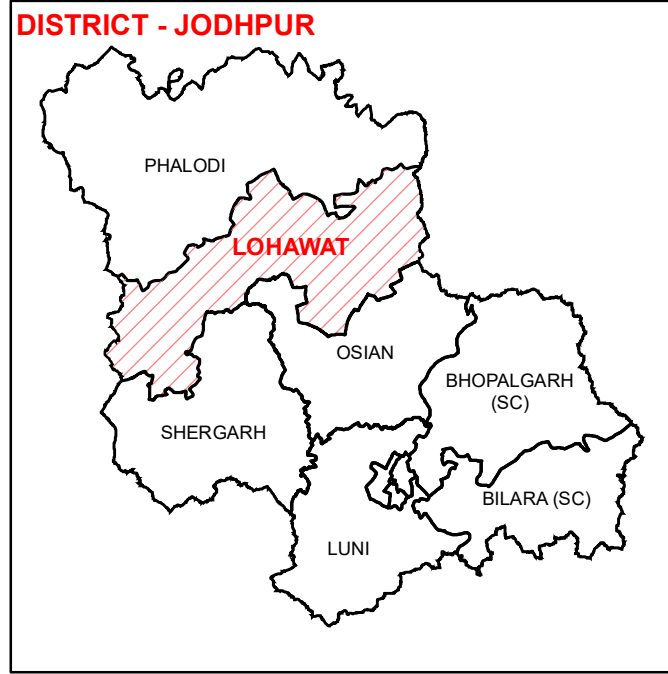

# ASSEMBLY CONSTITUENCY - LOHAWAT-123 DISTRICT - JODHPUR

**Legend**

- T Tehsil Headquarter
- R ILR Headquarter
- P Patwar Circle Headquarter
- Tehsil Boundary
- ILR Circle Boundary
- Patwar Circle Boundary
- Village Boundary